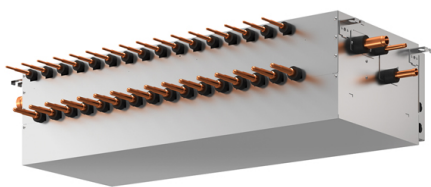

### CMB-P1013V-GA1 : MASTER BRANCH CONTROLLER

At the heart of both the R2 and WR2 Series, the BC controller makes simultaneous heating and cooling possible. It has the inherent 'intelligence' to be the system's decision-maker.